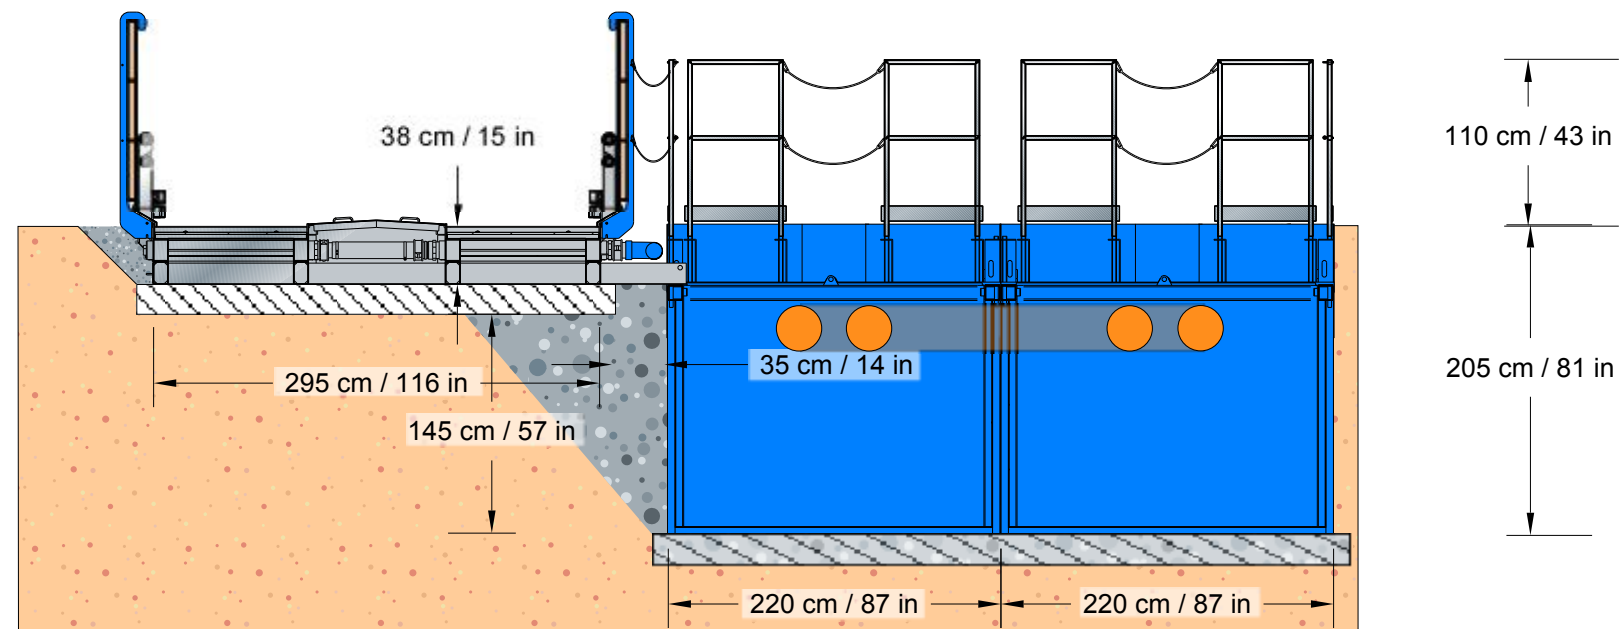

14.7.2017	V 1.0.	MoW	1 / 2
ConLine KIT Plus 400B-100P			Layout
MDK-A300-400B-100P			

SECTION A-A'

SECTION B-B'

18.7.2017	V 1.0.	MoW	2 / 2
ConLine KIT Plus 400B-100P			Layout
MDK-A300-400B-100P			
