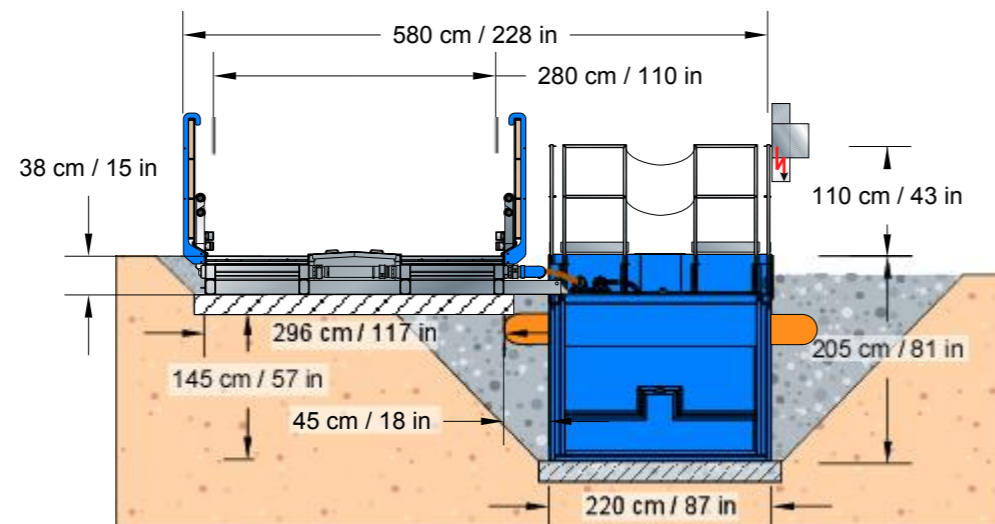

| | | | |
|-----------------------------------|--------|-----|--------|
| 18.7.2017 | V 1.0. | MoW | 1 / 2 |
| ConLine KIT Plus 400B-100S | | | Layout |
| MDK-A300-400B-100S | | | |
| | | | |
| | | | |

SECTION A-A'

SECTION B-B'

| | | | |
|-----------------------------------|--------|-----|--------|
| 18.7.2017 | V 1.0. | MoW | 2 / 2 |
| ConLine KIT Plus 400B-100S | | | Layout |
| MDK-A300-400B-100S | | | |