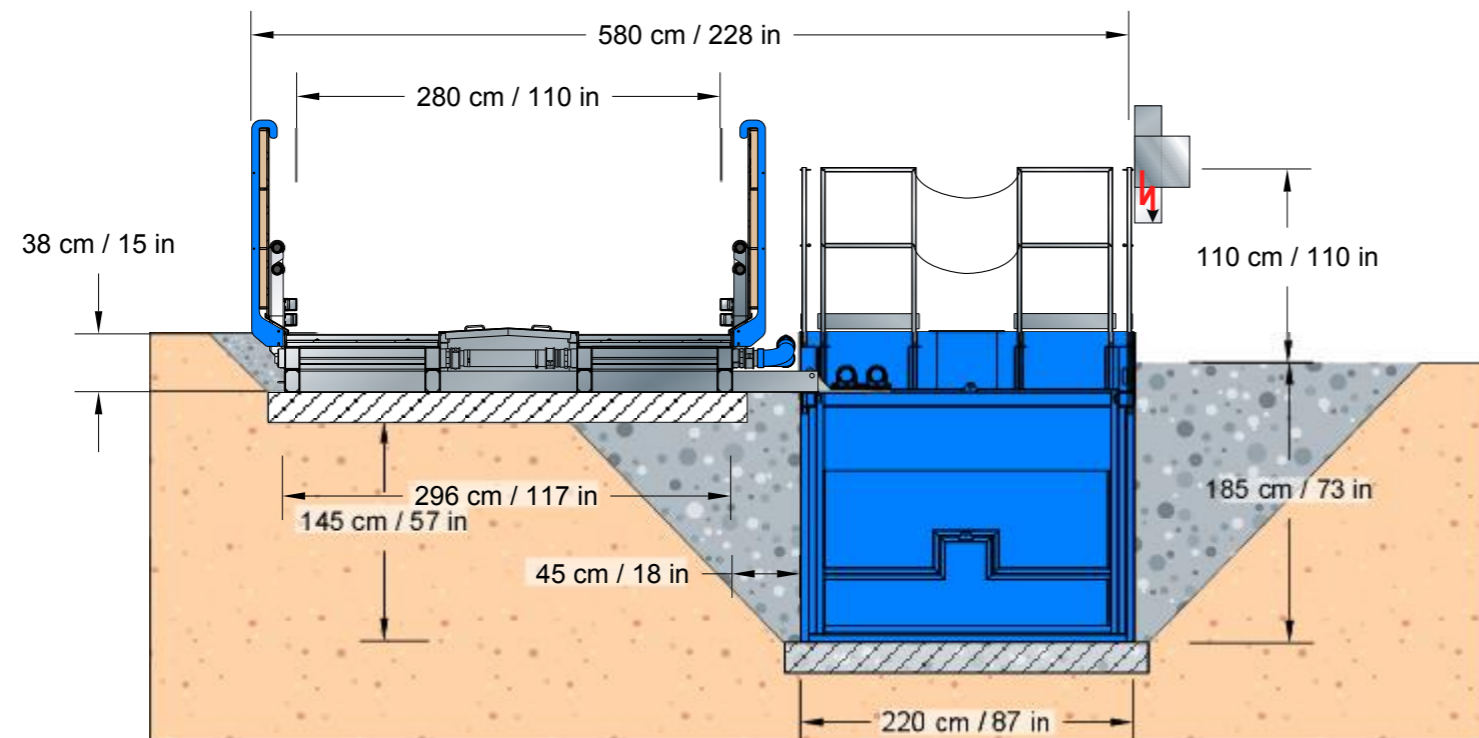

14.7.2017	V 1.0.	MoW	1 / 2
ConLine KIT Plus 400B-50P			Model
MDK-A300-400B-50P			
			

SECTION A-A'

SECTION B-B'

14.7.2017	V 1.0.	MoW	2 / 2
ConLine KIT Plus 400B-50P			Layout
MDK-A300-400B-50P			
