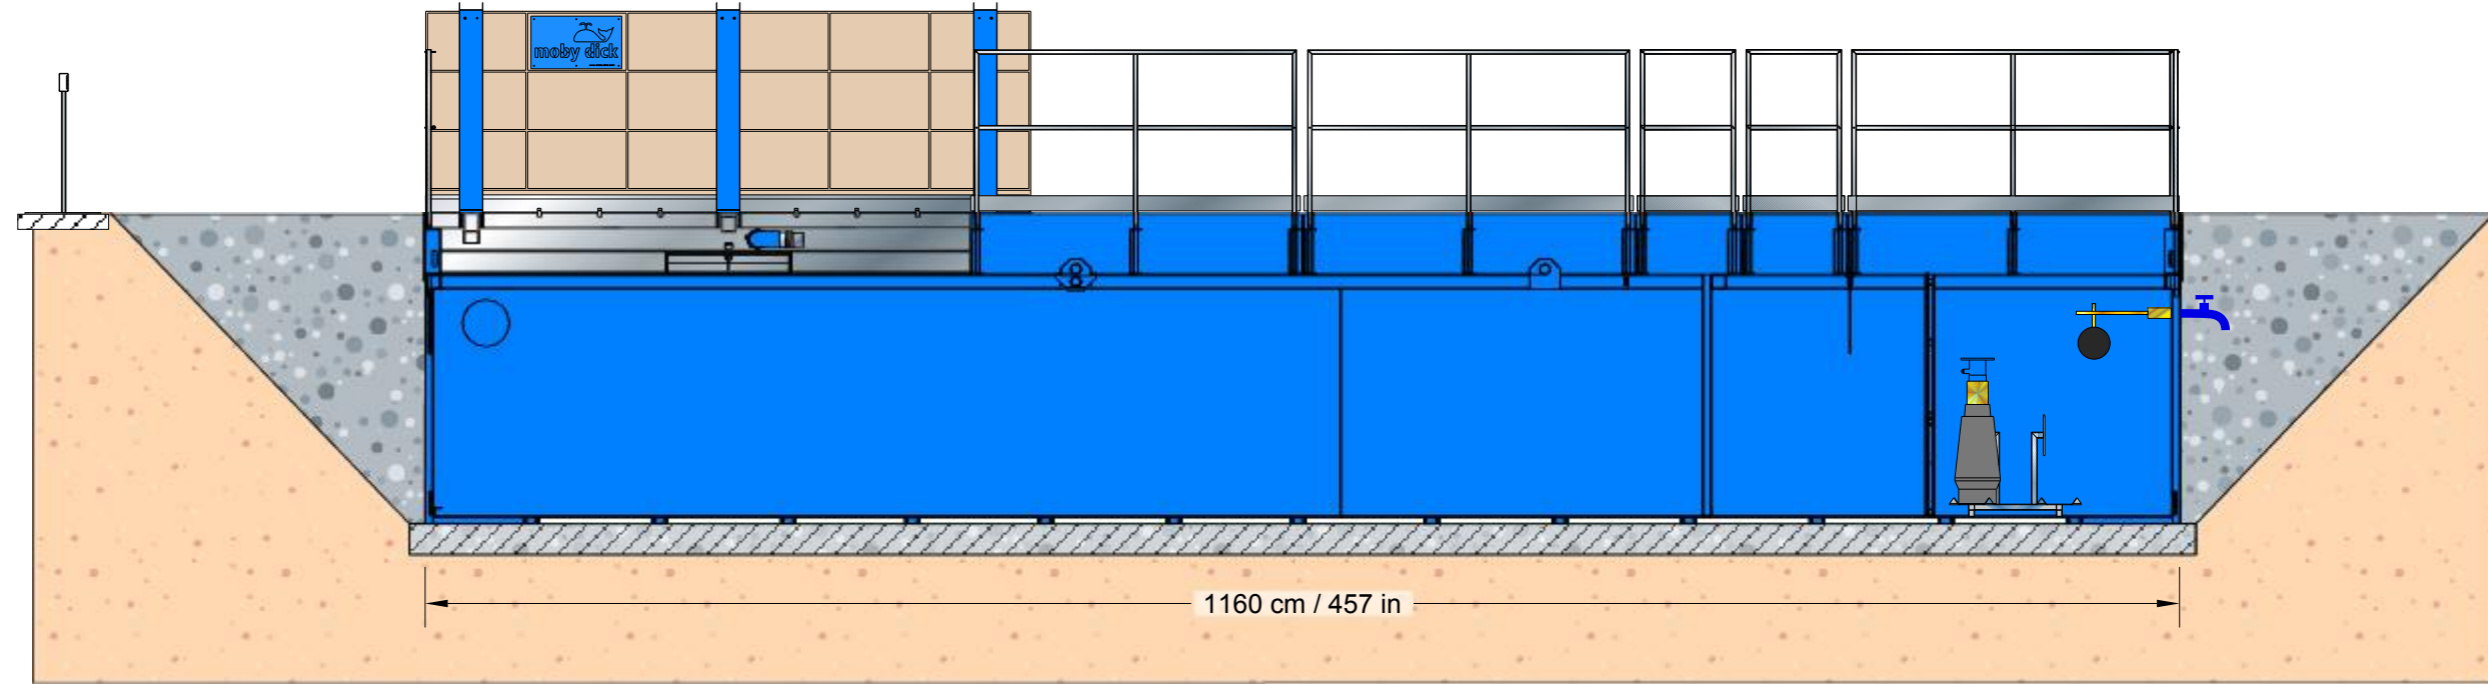

14.7.2017	V 1.0.	MoW	1 / 2
ConLine KIT Plus 400B-50P			Model
MDK-A300-400B-50P			
			

SECTION A-A'

SECTION B-B'

14.7.2017	V 1.0.	MoW	2 / 2
ConLine KIT Plus 400B-50P			Layout
MDK-A300-400B-50P			
