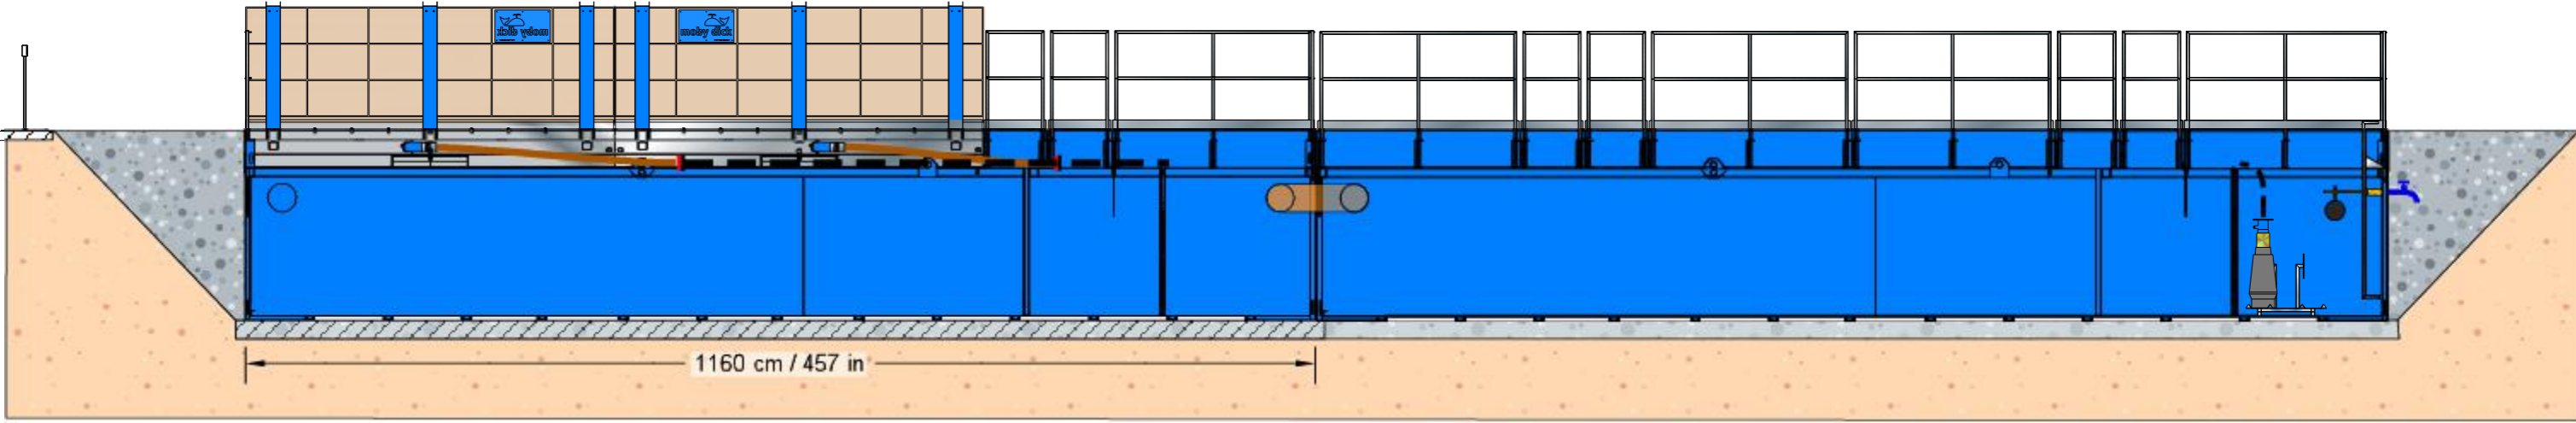

A

copyright by FRUTIGER

11.7.2017	V 1.0.	MoW	1 / 2
ConLine KIT Plus 800B-50P			Layout
MDK-A300-800B-100S			
			

SECTION A-A'

SECTION B-B'

©right by FRUTIGER

11.7.2017	V 1.0.	MoW	1 / 2
ConLine KIT Plus 800B-50P			Layout
MDK-A300-800B-100S			
