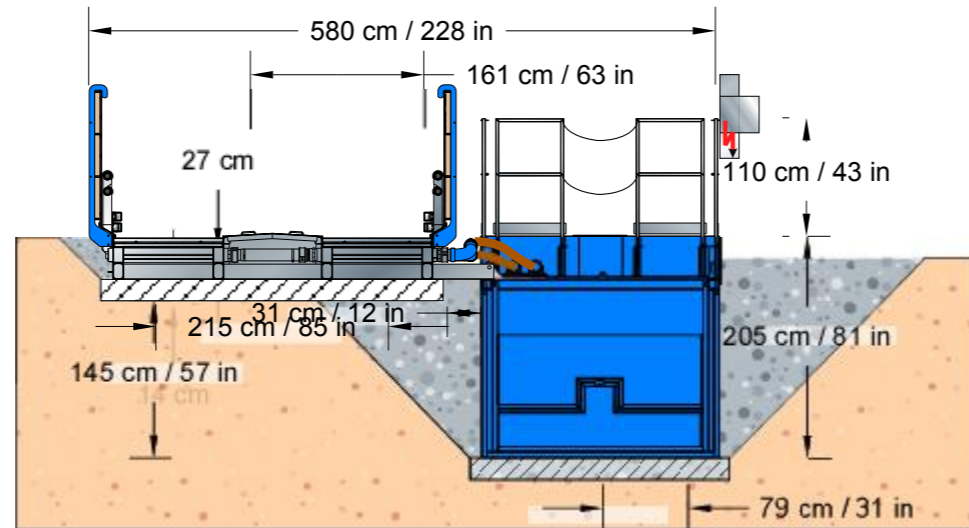

A

copyright by FRUTIGER

11.7.2017	V 1.0.	MoW	1 / 2
ConLine KIT Plus 800B-50P			Layout
MDK-A300-800B-100S			
			

SECTION A-A'

SECTION B-B'

©right by FRUTIGER

11.7.2017	V 1.0.	MoW	1 / 2
ConLine KIT Plus 800B-50P			Layout
MDK-A300-800B-100S			
