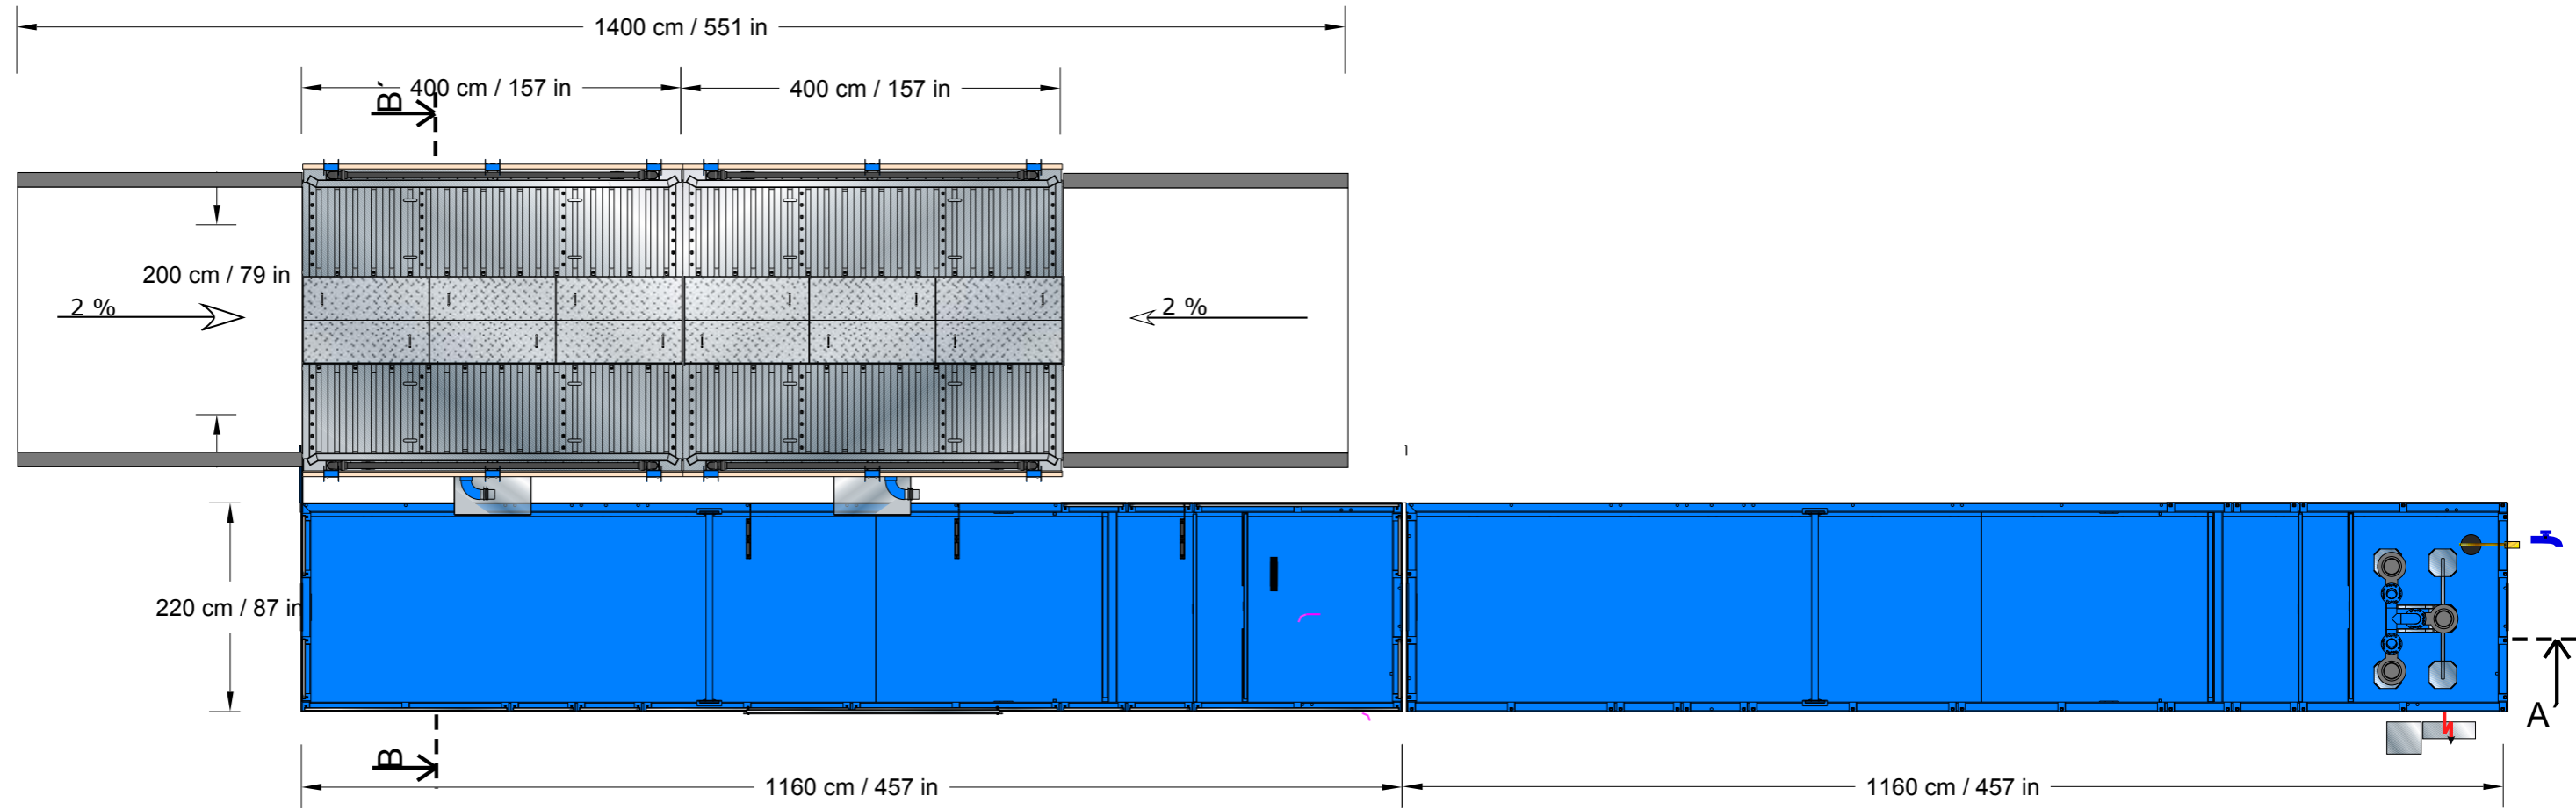

A

copyright by FRUTIGER

11.7.2017	V 1.0.	MoW	1 / 2
ConLine KIT Plus 800B-50P			Layout
MDK-A300-800B-100S			
			

SECTION A-A'

SECTION B-B'

©right by FRUTIGER

11.7.2017	V 1.0.	MoW	1 / 2
ConLine KIT Plus 800B-50P			Layout
MDK-A300-800B-100S			
